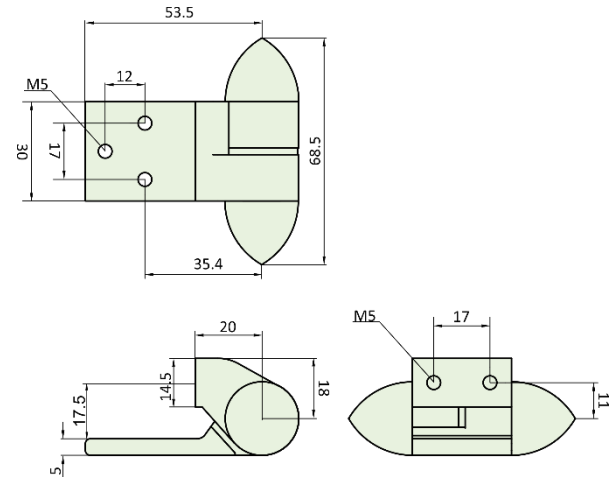

PRODUCT FEATURES & TECHNICAL INFORMATION

- Stylish lift off hinge in solid natural polished brass with stainless steel pin.
- For use on windows and doors
- Enables application to be lifted off its hinges
- Features a security locking screw to disable lift off with concealed fixings
- Hinges available in left (LH) or right hand (RH)

B204 Bullet Lift Off Hinge

Dimensions